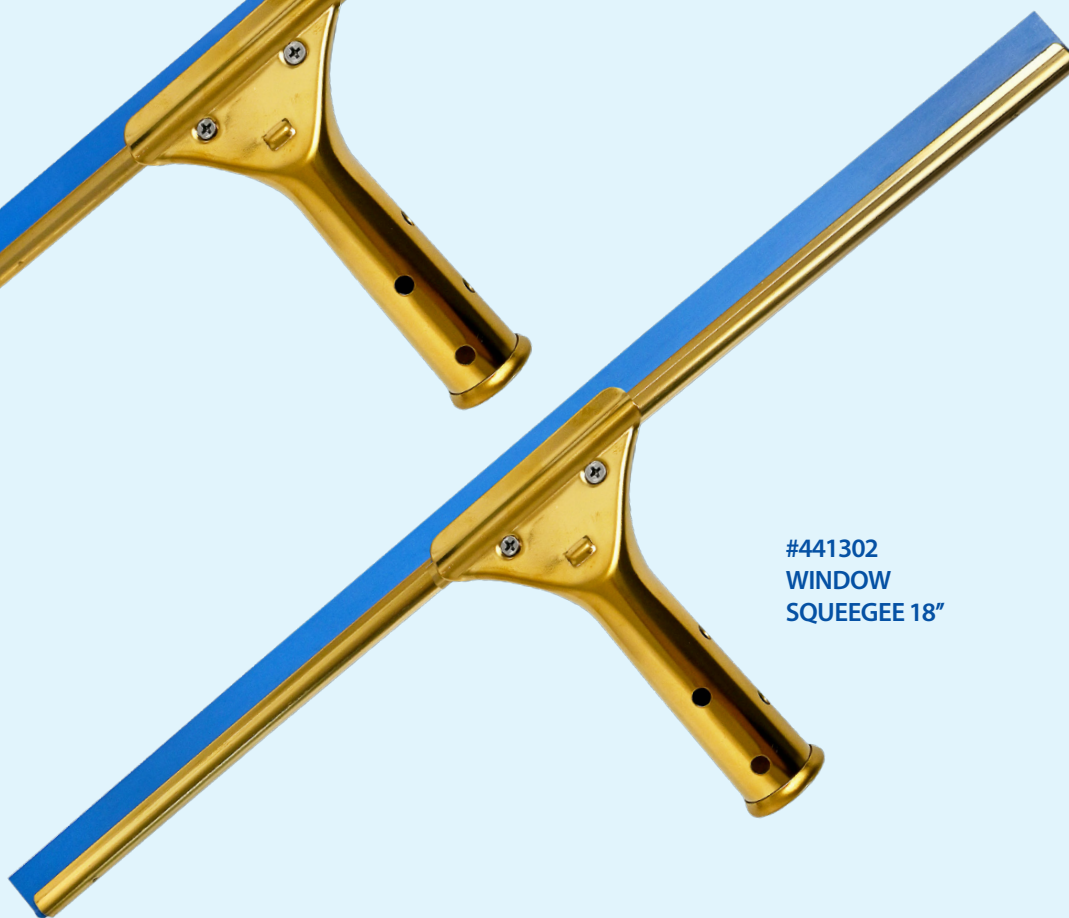

TECHNICAL DATA SHEET

WINDOW SQUEEGEE - 18"

PERFORME complete brass window squeegee

#441301
WINDOW
SQUEEGEE 14"

#441302
WINDOW
SQUEEGEE 18"

Perform

830, Saint-Pierre Sud, Joliette, Québec J6E 8R7
TF/SF : 1-800-363-2776
851 Progress Court, Oakville, Ontario L6L 6K1
TF/SF : 1-800-921-5527