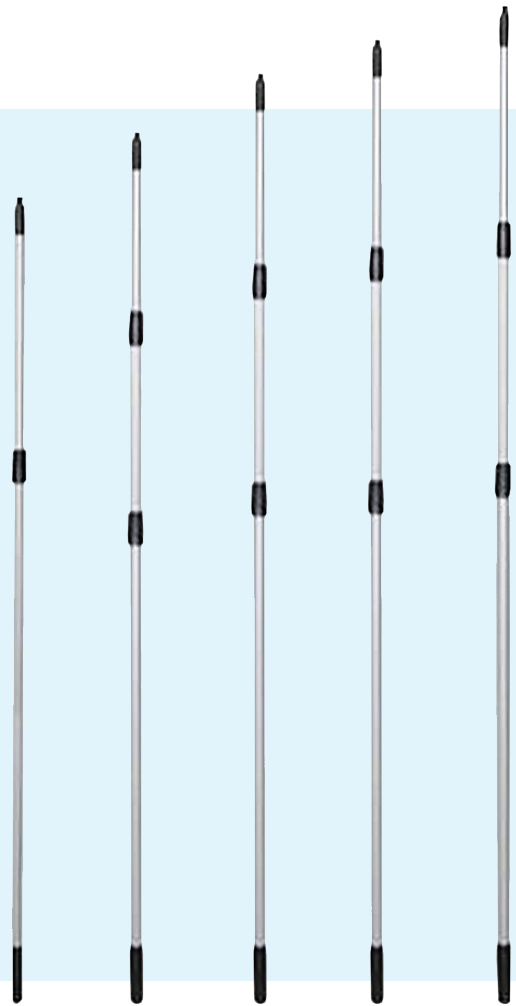

## TELESCOPIC HANDLES

PERFORME Aluminum telescopic handles

#440607  
8' ALUMINUM  
TELESCOPIC HANDLE  
2 SECTIONS

#440610  
20' ALUMINUM  
TELESCOPIC HANDLE  
3 SECTIONS

#440608  
12' ALUMINUM  
TELESCOPIC HANDLE  
3 SECTIONS

#440611  
30' ALUMINUM  
TELESCOPIC HANDLE  
3 SECTIONS

#440609  
15' ALUMINUM  
TELESCOPIC HANDLE  
3 SECTIONS