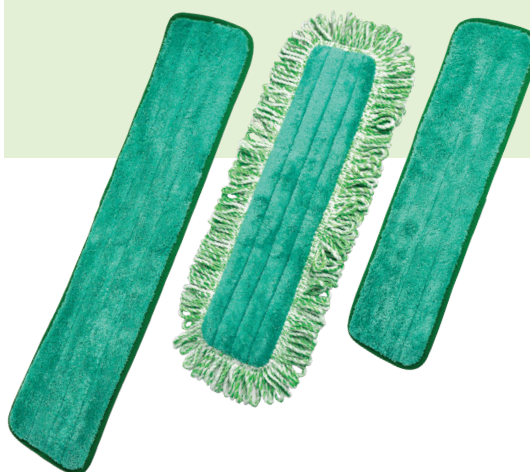

TECHNICAL DATA SHEET

MICROFIBER MOPS VELCRO FRAMES AND HANDLE:

Quick Connect Frames features a flat profile that slides easily under furniture and equipment. Trapezoidal shape improves cleaning in corners and other hard to reach areas by reaching the highest spaces with ease.

- Lightweight aluminum construction for improved productivity
- Features a nylon swivel joint for flexible maneuvering
- Rounded plastic end caps help protect walls and furniture
- One-step connecting mechanism speeds mop assembly and changeover
- Flat frame profile is sanitary and easy to clean

#440313 / #Q570
24" VELCRO FRAME
MICROFIBER MOPS

#440612
60" QUICK CONNECT
ALUMINIUM HANDLE
FOR VELCRO FRAMES

#440312 / #Q560
18" VELCRO FRAME
MICROFIBER MOPS

WET PAD MICROFIBER MOP - BLUE

CODES	DESCRIPTION
#440314 #Q820	11" WET PAD MICROFIBER MOP
#440315 #Q410 / Q410-00-BL00	18" WET PAD MICROFIBER MOP
#440316 #Q411	24" WET PAD MICROFIBER MOP

DRY PAD MICROFIBER MOP - GREEN

CODES	DESCRIPTION
#440318 #Q412	18" DRY PAD MICROFIBER MOP
#440317 #Q418	18" DRY PAD MICROFIBER MOP W/FRINGE
#440319 #Q424	24" DRY PAD MICROFIBER MOP

Perform

830, Saint-Pierre Sud, Joliette, Québec J6E 8R7
TF/SF : 1-800-363-2776
851 Progress Court, Oakville, Ontario L6L 6K1
TF/SF : 1-800-921-5527